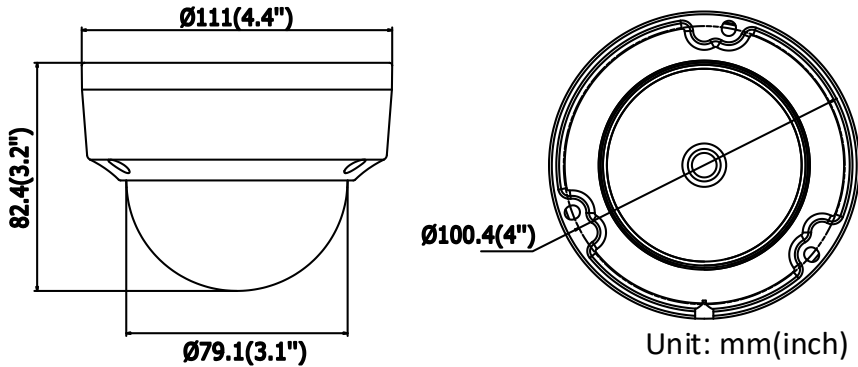

Dimensions

Accessories

DS-1280ZJ-DM18/GREY

DS-1272ZJ-110/GREY

Distributed by